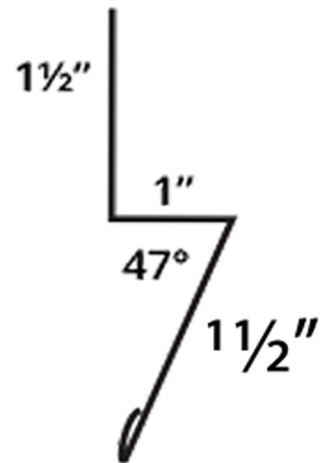

TRIM

V-Soffit F&J Channel

J-Channel

Double Angle

Wall Base

Proudly Made In The U.S.A.