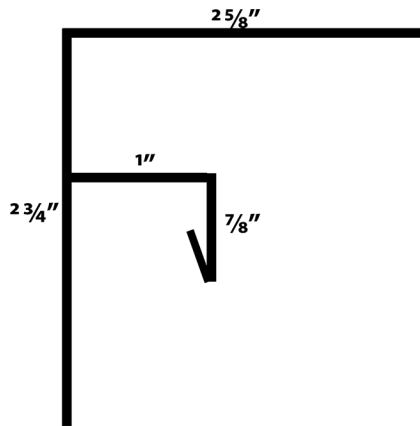

TRIM

V-Soffit F&J Channel

J-Channel

Double Angle

Wall Base

Proudly Made In The U.S.A.