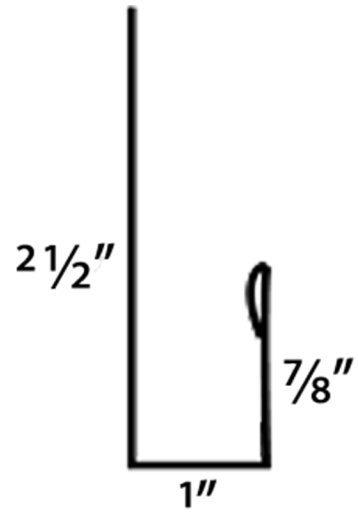

TRIM

V-Soffit F&J Channel

J-Channel

Double Angle

Wall Base

Proudly Made In The U.S.A.