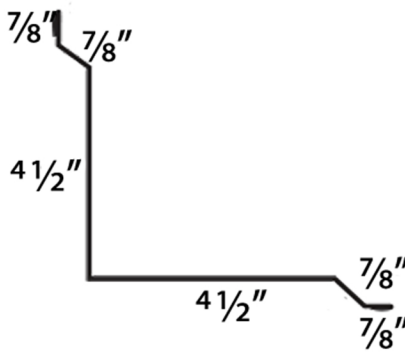

TRIM

**Optional Inside
U Channel**
(Color Inside)

**Outside Corner/
J-Channel Combo**

**Inside Corner/
J-Channel Combo**

Outside Corner

Inside Corner

J-Channel

Double Angle

Wall Base

L-Wall Base

Proudly Made In The U.S.A.