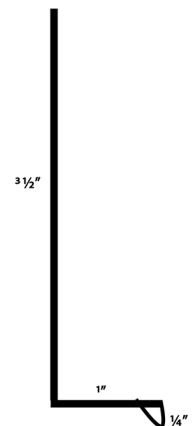

TRIM

**Optional Inside
U Channel**
(Color Inside)

**Outside Corner/
J-Channel Combo**

**Inside Corner/
J-Channel Combo**

Outside Corner

Inside Corner

J-Channel

Double Angle

Wall Base

L-Wall Base

Proudly Made In The U.S.A.