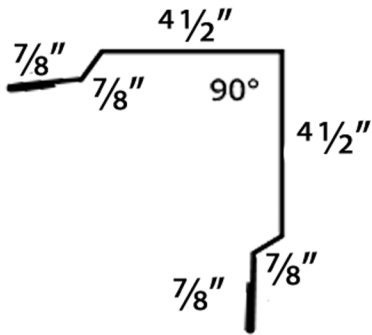

TRIM

**Optional Inside
U Channel**
(Color Inside)

**Outside Corner/
J-Channel Combo**

**Inside Corner/
J-Channel Combo**

Outside Corner

Inside Corner

J-Channel

Double Angle

Wall Base

L-Wall Base

Proudly Made In The U.S.A.