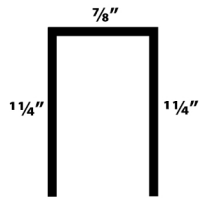

TRIM

**Optional Inside
U Channel**
(Color Inside)

**Outside Corner/
J-Channel Combo**

**Inside Corner/
J-Channel Combo**

Outside Corner

Inside Corner

J-Channel

Double Angle

Wall Base

L-Wall Base

Proudly Made In The U.S.A.