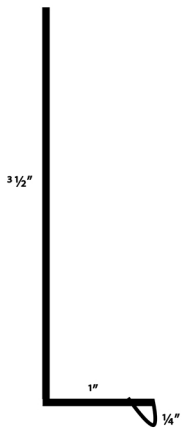

TRIM

Starter Strip

**Outside Corner/
J-Channel Combo**

**Inside Corner/
J-Channel Combo**

Outside Corner

Inside Corner

J-Channel

L-Wall Base