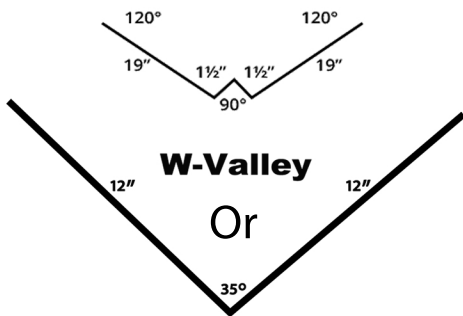

# TRIM

**Roof Starter**

**Starter Rake**

**Z-Bar Rake**

**J-Z Combo**

**J-Z Combo (Perforated)**

**Cleat**

**Ridge Cap**

**Z-Bar**

**W-Valley**  
Or  
**V-Valley**

**Sidewall**

**Endwall**

**Proudly Made In The U.S.A.**